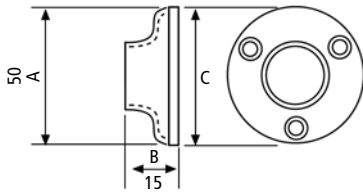

1" Round Rod Supports

Item-Nr.	Finish	for Rod Ø		Type	Mount
		inches	mm		
54133 46 017	Chrome	1	25.4	open	screw
54233 46 074	Chrome	1	25.4	closed	screw

Dimensions

1-1/16" Round Rod Supports

Item-Nr.	Finish	for Rod Ø		Type	Mount
		inches	mm		
54133 46 019	Chrome	1-1/16	27	open	screw
54233 46 028	Chrome	1-1/16	27	closed	screw

Dimensions

1-1/4" Round Rod Supports

Item-Nr.	Finish	for Rod Ø		Type	Mount
		inches	mm		
54133 55 024	Brass	1-1/4	32	open	screw
54133 46 018	Chrome	1-1/4	32	open	screw
54233 55 031	Brass	1-1/4	32	closed	screw
54233 46 026	Chrome	1-1/4	32	closed	screw

Dimensions

1-5/16" Round Rod Supports

Item-Nr.	Finish	for Rod Ø Inches mm	Type	Mount
54131 46 058	Chrome	1-5/16 34	open	5 mm pin
54131 47 047	Dull brass	1-5/16 34	open	5 mm pin
54131 48 046	Dull chrome	1-5/16 34	open	5 mm pin
54131 49 045	Dull nickel	1-5/16 34	open	5 mm pin
54131 51 048	Matte black	1-5/16 34	open	5 mm pin
54131 53 049	Oil rubbed bronze	1-5/16 34	open	5 mm pin
54231 46 059	Chrome	1-5/16 34	closed	5 mm pin
54231 47 039	Dull brass	1-5/16 34	closed	5 mm pin
54231 48 038	Dull chrome	1-5/16 34	closed	5 mm pin
54231 49 037	Dull nickel	1-5/16 34	closed	5 mm pin
54231 51 040	Matte black	1-5/16 34	closed	5 mm pin
54231 53 041	Oil rubbed bronze	1-5/16 34	closed	5 mm pin

Oval Rod Supports

54111 Item-No.	Finish	for Rod Dimension Inches mm	Type	Mount
54111 55 009	Brass	1-1/8 x 5/8 15 x 30	open	5 mm pin
54111 46 068	Chrome	1-1/8 x 5/8 15 x 30	open	5 mm pin
54111 47 051	Dull brass	1-1/8 x 5/8 15 x 30	open	5 mm pin
54111 48 050	Dull chrome	1-1/8 x 5/8 15 x 30	open	5 mm pin
54111 49 007	Dull nickel	1-1/8 x 5/8 15 x 30	open	5 mm pin
54111 51 052	Matte black	1-1/8 x 5/8 15 x 30	open	5 mm pin
54111 53 008	Oil rubbed bronze	1-1/8 x 5/8 15 x 30	open	5 mm pin