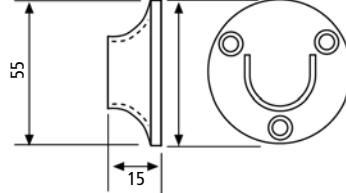

1" Round Rod Supports

Item-Nr.	Finish	for Rod Ø		Type	Mount
		inches	mm		
54133 46 017	Chrome	1	25.4	open	screw
54233 46 074	Chrome	1	25.4	closed	screw

Dimensions

1-1/16" Round Rod Supports

Item-Nr.	Finish	for Rod Ø		Type	Mount
		inches	mm		
54133 46 019	Chrome	1-1/16	27	open	screw
54233 46 028	Chrome	1-1/16	27	closed	screw

Dimensions

1-1/4" Round Rod Supports

Item-Nr.	Finish	for Rod Ø		Type	Mount
		inches	mm		
54133 55 024	Brass	1-1/4	32	open	screw
54133 46 018	Chrome	1-1/4	32	open	screw
54233 55 031	Brass	1-1/4	32	closed	screw
54233 46 026	Chrome	1-1/4	32	closed	screw

Dimensions

1-5/16" Round Rod Supports

Item-Nr.	Finish	for Rod Ø Inches mm	Type	Mount
54131 46 058	Chrome	1-5/16 34	open	5 mm pin
54131 47 047	Dull brass	1-5/16 34	open	5 mm pin
54131 48 046	Dull chrome	1-5/16 34	open	5 mm pin
54131 49 045	Dull nickel	1-5/16 34	open	5 mm pin
54131 51 048	Matte black	1-5/16 34	open	5 mm pin
54131 53 049	Oil rubbed bronze	1-5/16 34	open	5 mm pin
54231 46 059	Chrome	1-5/16 34	closed	5 mm pin
54231 47 039	Dull brass	1-5/16 34	closed	5 mm pin
54231 48 038	Dull chrome	1-5/16 34	closed	5 mm pin
54231 49 037	Dull nickel	1-5/16 34	closed	5 mm pin
54231 51 040	Matte black	1-5/16 34	closed	5 mm pin
54231 53 041	Oil rubbed bronze	1-5/16 34	closed	5 mm pin

Oval Rod Supports

54111 Item-No.	Finish	for Rod Dimension Inches mm	Type	Mount
54111 55 009	Brass	1-1/8 x 5/8 15 x 30	open	5 mm pin
54111 46 068	Chrome	1-1/8 x 5/8 15 x 30	open	5 mm pin
54111 47 051	Dull brass	1-1/8 x 5/8 15 x 30	open	5 mm pin
54111 48 050	Dull chrome	1-1/8 x 5/8 15 x 30	open	5 mm pin
54111 49 007	Dull nickel	1-1/8 x 5/8 15 x 30	open	5 mm pin
54111 51 052	Matte black	1-1/8 x 5/8 15 x 30	open	5 mm pin
54111 53 008	Oil rubbed bronze	1-1/8 x 5/8 15 x 30	open	5 mm pin