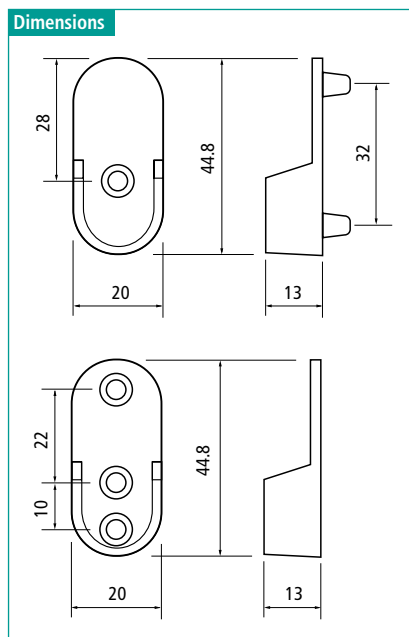

Dimensions

1-1/4" Round Rod Supports

Item-Nr.	Finish	for Rod Ø		Type	Mount
		inches	mm		
54133 55 024	Brass	1-1/4	32	open	screw
54133 46 018	Chrome	1-1/4	32	open	screw
54233 55 031	Brass	1-1/4	32	closed	screw
54233 46 026	Chrome	1-1/4	32	closed	screw

Dimensions

1-5/16" Round Rod Supports

Item-Nr.	Finish	for Rod Ø Inches mm	Type	Mount
54131 46 058	Chrome	1-5/16 34	open	5 mm pin
54131 47 047	Dull brass	1-5/16 34	open	5 mm pin
54131 48 046	Dull chrome	1-5/16 34	open	5 mm pin
54131 49 045	Dull nickel	1-5/16 34	open	5 mm pin
54131 51 048	Matte black	1-5/16 34	open	5 mm pin
54131 53 049	Oil rubbed bronze	1-5/16 34	open	5 mm pin
54231 46 059	Chrome	1-5/16 34	closed	5 mm pin
54231 47 039	Dull brass	1-5/16 34	closed	5 mm pin
54231 48 038	Dull chrome	1-5/16 34	closed	5 mm pin
54231 49 037	Dull nickel	1-5/16 34	closed	5 mm pin
54231 51 040	Matte black	1-5/16 34	closed	5 mm pin
54231 53 041	Oil rubbed bronze	1-5/16 34	closed	5 mm pin

Oval Rod Supports

54111 Item-No.	Finish	for Rod Dimension Inches mm	Type	Mount
54111 55 009	Brass	1-1/8 x 5/8 15 x 30	open	5 mm pin
54111 46 068	Chrome	1-1/8 x 5/8 15 x 30	open	5 mm pin
54111 47 051	Dull brass	1-1/8 x 5/8 15 x 30	open	5 mm pin
54111 48 050	Dull chrome	1-1/8 x 5/8 15 x 30	open	5 mm pin
54111 49 007	Dull nickel	1-1/8 x 5/8 15 x 30	open	5 mm pin
54111 51 052	Matte black	1-1/8 x 5/8 15 x 30	open	5 mm pin
54111 53 008	Oil rubbed bronze	1-1/8 x 5/8 15 x 30	open	5 mm pin

54113 Item-No.	Finish	for Rod Dimension Inches mm	Type	Mount
54113 55 016	Brass	1-1/8 x 5/8 15 x 30	open	screw
54113 46 013	Chrome	1-1/8 x 5/8 15 x 30	open	screw
54113 47 054	Dull brass	1-1/8 x 5/8 15 x 30	open	screw
54113 48 053	Dull chrome	1-1/8 x 5/8 15 x 30	open	screw
54113 49 014	Dull nickel	1-1/8 x 5/8 15 x 30	open	screw
54113 51 055	Matte black	1-1/8 x 5/8 15 x 30	open	screw
54113 53 015	Oil rubbed bronze	1-1/8 x 5/8 15 x 30	open	screw