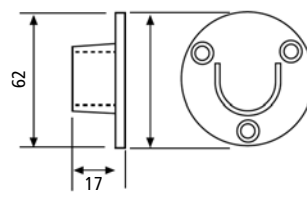

1" Round Rod Supports

Item-Nr.	Finish	for Rod Ø		Type	Mount
		inches	mm		
54133 46 017	Chrome	1	25.4	open	screw
54233 46 074	Chrome	1	25.4	closed	screw

Dimensions

1-1/16" Round Rod Supports

Item-Nr.	Finish	for Rod Ø		Type	Mount
		inches	mm		
54133 46 019	Chrome	1-1/16	27	open	screw
54233 46 028	Chrome	1-1/16	27	closed	screw

Dimensions

1-1/4" Round Rod Supports

Item-Nr.	Finish	for Rod Ø		Type	Mount
		inches	mm		
54133 55 024	Brass	1-1/4	32	open	screw
54133 46 018	Chrome	1-1/4	32	open	screw
54233 55 031	Brass	1-1/4	32	closed	screw
54233 46 026	Chrome	1-1/4	32	closed	screw

Dimensions

1-5/16" Round Rod Supports

Item-Nr.	Finish	for Rod Ø Inches mm	Type	Mount
54131 46 058	Chrome	1-5/16 34	open	5 mm pin
54131 47 047	Dull brass	1-5/16 34	open	5 mm pin
54131 48 046	Dull chrome	1-5/16 34	open	5 mm pin
54131 49 045	Dull nickel	1-5/16 34	open	5 mm pin
54131 51 048	Matte black	1-5/16 34	open	5 mm pin
54131 53 049	Oil rubbed bronze	1-5/16 34	open	5 mm pin
54231 46 059	Chrome	1-5/16 34	closed	5 mm pin
54231 47 039	Dull brass	1-5/16 34	closed	5 mm pin
54231 48 038	Dull chrome	1-5/16 34	closed	5 mm pin
54231 49 037	Dull nickel	1-5/16 34	closed	5 mm pin
54231 51 040	Matte black	1-5/16 34	closed	5 mm pin
54231 53 041	Oil rubbed bronze	1-5/16 34	closed	5 mm pin

Oval Rod Supports

54111 Item-No.	Finish	for Rod Dimension Inches mm	Type	Mount
54111 55 009	Brass	1-1/8 x 5/8 15 x 30	open	5 mm pin
54111 46 068	Chrome	1-1/8 x 5/8 15 x 30	open	5 mm pin
54111 47 051	Dull brass	1-1/8 x 5/8 15 x 30	open	5 mm pin
54111 48 050	Dull chrome	1-1/8 x 5/8 15 x 30	open	5 mm pin
54111 49 007	Dull nickel	1-1/8 x 5/8 15 x 30	open	5 mm pin
54111 51 052	Matte black	1-1/8 x 5/8 15 x 30	open	5 mm pin
54111 53 008	Oil rubbed bronze	1-1/8 x 5/8 15 x 30	open	5 mm pin