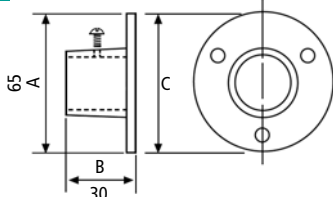

1" Round Rod Supports

Item-Nr.	Finish	for Rod Ø		Type	Mount
		inches	mm		
54133 46 017	Chrome	1	25.4	open	screw
54233 46 074	Chrome	1	25.4	closed	screw

Dimensions

1-1/16" Round Rod Supports

Item-Nr.	Finish	for Rod Ø		Type	Mount
		inches	mm		
54133 46 019	Chrome	1-1/16	27	open	screw
54233 46 028	Chrome	1-1/16	27	closed	screw

Dimensions

1-1/4" Round Rod Supports

Item-Nr.	Finish	for Rod Ø		Type	Mount
		inches	mm		
54133 55 024	Brass	1-1/4	32	open	screw
54133 46 018	Chrome	1-1/4	32	open	screw
54233 55 031	Brass	1-1/4	32	closed	screw
54233 46 026	Chrome	1-1/4	32	closed	screw

Dimensions

1-5/16" Round Rod Supports

Item-Nr.	Finish	for Rod Ø Inches mm	Type	Mount
54131 46 058	Chrome	1-5/16 34	open	5 mm pin
54131 47 047	Dull brass	1-5/16 34	open	5 mm pin
54131 48 046	Dull chrome	1-5/16 34	open	5 mm pin
54131 49 045	Dull nickel	1-5/16 34	open	5 mm pin
54131 51 048	Matte black	1-5/16 34	open	5 mm pin
54131 53 049	Oil rubbed bronze	1-5/16 34	open	5 mm pin
54231 46 059	Chrome	1-5/16 34	closed	5 mm pin
54231 47 039	Dull brass	1-5/16 34	closed	5 mm pin
54231 48 038	Dull chrome	1-5/16 34	closed	5 mm pin
54231 49 037	Dull nickel	1-5/16 34	closed	5 mm pin
54231 51 040	Matte black	1-5/16 34	closed	5 mm pin
54231 53 041	Oil rubbed bronze	1-5/16 34	closed	5 mm pin