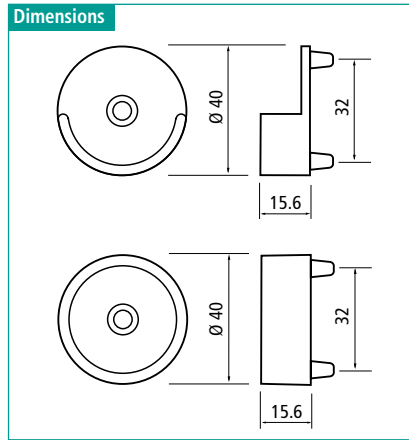

1" Round Rod Supports

Item-Nr.	Finish	for Rod Ø		Type	Mount
		inches	mm		
54133 46 017	Chrome	1	25.4	open	screw
54233 46 074	Chrome	1	25.4	closed	screw

Dimensions

1-1/16" Round Rod Supports

Item-Nr.	Finish	for Rod Ø		Type	Mount
		inches	mm		
54133 46 019	Chrome	1-1/16	27	open	screw
54233 46 028	Chrome	1-1/16	27	closed	screw

Dimensions

1-1/4" Round Rod Supports

Item-Nr.	Finish	for Rod Ø		Type	Mount
		inches	mm		
54133 55 024	Brass	1-1/4	32	open	screw
54133 46 018	Chrome	1-1/4	32	open	screw
54233 55 031	Brass	1-1/4	32	closed	screw
54233 46 026	Chrome	1-1/4	32	closed	screw

Dimensions

1-5/16" Round Rod Supports

Item-Nr.	Finish	for Rod Ø Inches mm	Type	Mount
54131 46 058	Chrome	1-5/16 34	open	5 mm pin
54131 47 047	Dull brass	1-5/16 34	open	5 mm pin
54131 48 046	Dull chrome	1-5/16 34	open	5 mm pin
54131 49 045	Dull nickel	1-5/16 34	open	5 mm pin
54131 51 048	Matte black	1-5/16 34	open	5 mm pin
54131 53 049	Oil rubbed bronze	1-5/16 34	open	5 mm pin
54231 46 059	Chrome	1-5/16 34	closed	5 mm pin
54231 47 039	Dull brass	1-5/16 34	closed	5 mm pin
54231 48 038	Dull chrome	1-5/16 34	closed	5 mm pin
54231 49 037	Dull nickel	1-5/16 34	closed	5 mm pin
54231 51 040	Matte black	1-5/16 34	closed	5 mm pin
54231 53 041	Oil rubbed bronze	1-5/16 34	closed	5 mm pin

Oval Rod Supports

54111 Item-No.	Finish	for Rod Dimension Inches mm	Type	Mount
54111 55 009	Brass	1-1/8 x 5/8 15 x 30	open	5 mm pin
54111 46 068	Chrome	1-1/8 x 5/8 15 x 30	open	5 mm pin
54111 47 051	Dull brass	1-1/8 x 5/8 15 x 30	open	5 mm pin
54111 48 050	Dull chrome	1-1/8 x 5/8 15 x 30	open	5 mm pin
54111 49 007	Dull nickel	1-1/8 x 5/8 15 x 30	open	5 mm pin
54111 51 052	Matte black	1-1/8 x 5/8 15 x 30	open	5 mm pin
54111 53 008	Oil rubbed bronze	1-1/8 x 5/8 15 x 30	open	5 mm pin