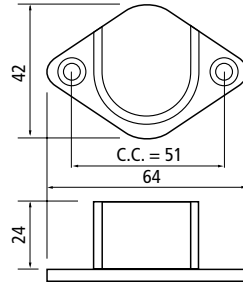

1" Round Rod Supports

Item-Nr.	Finish	for Rod Ø		Type	Mount
		inches	mm		
54133 46 017	Chrome	1	25.4	open	screw
54233 46 074	Chrome	1	25.4	closed	screw

Dimensions

1-1/16" Round Rod Supports

Item-Nr.	Finish	for Rod Ø		Type	Mount
		inches	mm		
54133 46 019	Chrome	1-1/16	27	open	screw
54233 46 028	Chrome	1-1/16	27	closed	screw

Dimensions

1-1/4" Round Rod Supports

Item-Nr.	Finish	for Rod Ø		Type	Mount
		inches	mm		
54133 55 024	Brass	1-1/4	32	open	screw
54133 46 018	Chrome	1-1/4	32	open	screw
54233 55 031	Brass	1-1/4	32	closed	screw
54233 46 026	Chrome	1-1/4	32	closed	screw

Dimensions

1-5/16" Round Rod Supports

Item-Nr.	Finish	for Rod Ø Inches mm	Type	Mount
54131 46 058	Chrome	1-5/16 34	open	5 mm pin
54131 47 047	Dull brass	1-5/16 34	open	5 mm pin
54131 48 046	Dull chrome	1-5/16 34	open	5 mm pin
54131 49 045	Dull nickel	1-5/16 34	open	5 mm pin
54131 51 048	Matte black	1-5/16 34	open	5 mm pin
54131 53 049	Oil rubbed bronze	1-5/16 34	open	5 mm pin
54231 46 059	Chrome	1-5/16 34	closed	5 mm pin
54231 47 039	Dull brass	1-5/16 34	closed	5 mm pin
54231 48 038	Dull chrome	1-5/16 34	closed	5 mm pin
54231 49 037	Dull nickel	1-5/16 34	closed	5 mm pin
54231 51 040	Matte black	1-5/16 34	closed	5 mm pin
54231 53 041	Oil rubbed bronze	1-5/16 34	closed	5 mm pin

Oval Rod Supports

54111 Item-No.	Finish	for Rod Dimension Inches mm	Type	Mount
54111 55 009	Brass	1-1/8 x 5/8 15 x 30	open	5 mm pin
54111 46 068	Chrome	1-1/8 x 5/8 15 x 30	open	5 mm pin
54111 47 051	Dull brass	1-1/8 x 5/8 15 x 30	open	5 mm pin
54111 48 050	Dull chrome	1-1/8 x 5/8 15 x 30	open	5 mm pin
54111 49 007	Dull nickel	1-1/8 x 5/8 15 x 30	open	5 mm pin
54111 51 052	Matte black	1-1/8 x 5/8 15 x 30	open	5 mm pin
54111 53 008	Oil rubbed bronze	1-1/8 x 5/8 15 x 30	open	5 mm pin