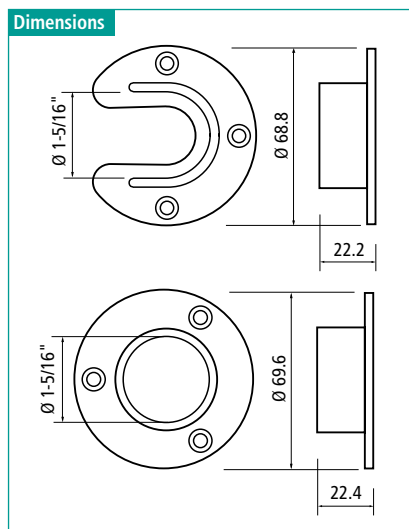

Dimensions

1-1/4" Round Rod Supports

Item-Nr.	Finish	for Rod Ø		Type	Mount
		inches	mm		
54133 55 024	Brass	1-1/4	32	open	screw
54133 46 018	Chrome	1-1/4	32	open	screw
54233 55 031	Brass	1-1/4	32	closed	screw
54233 46 026	Chrome	1-1/4	32	closed	screw

Dimensions

1-5/16" Round Rod Supports

Item-Nr.	Finish	for Rod Ø Inches mm	Type	Mount
54131 46 058	Chrome	1-5/16 34	open	5 mm pin
54131 47 047	Dull brass	1-5/16 34	open	5 mm pin
54131 48 046	Dull chrome	1-5/16 34	open	5 mm pin
54131 49 045	Dull nickel	1-5/16 34	open	5 mm pin
54131 51 048	Matte black	1-5/16 34	open	5 mm pin
54131 53 049	Oil rubbed bronze	1-5/16 34	open	5 mm pin
54231 46 059	Chrome	1-5/16 34	closed	5 mm pin
54231 47 039	Dull brass	1-5/16 34	closed	5 mm pin
54231 48 038	Dull chrome	1-5/16 34	closed	5 mm pin
54231 49 037	Dull nickel	1-5/16 34	closed	5 mm pin
54231 51 040	Matte black	1-5/16 34	closed	5 mm pin
54231 53 041	Oil rubbed bronze	1-5/16 34	closed	5 mm pin

Oval Rod Supports

54111 Item-No.	Finish	for Rod Dimension Inches mm	Type	Mount
54111 55 009	Brass	1-1/8 x 5/8 15 x 30	open	5 mm pin
54111 46 068	Chrome	1-1/8 x 5/8 15 x 30	open	5 mm pin
54111 47 051	Dull brass	1-1/8 x 5/8 15 x 30	open	5 mm pin
54111 48 050	Dull chrome	1-1/8 x 5/8 15 x 30	open	5 mm pin
54111 49 007	Dull nickel	1-1/8 x 5/8 15 x 30	open	5 mm pin
54111 51 052	Matte black	1-1/8 x 5/8 15 x 30	open	5 mm pin
54111 53 008	Oil rubbed bronze	1-1/8 x 5/8 15 x 30	open	5 mm pin

54113 Item-No.	Finish	for Rod Dimension Inches mm	Type	Mount
54113 55 016	Brass	1-1/8 x 5/8 15 x 30	open	screw
54113 46 013	Chrome	1-1/8 x 5/8 15 x 30	open	screw
54113 47 054	Dull brass	1-1/8 x 5/8 15 x 30	open	screw
54113 48 053	Dull chrome	1-1/8 x 5/8 15 x 30	open	screw
54113 49 014	Dull nickel	1-1/8 x 5/8 15 x 30	open	screw
54113 51 055	Matte black	1-1/8 x 5/8 15 x 30	open	screw
54113 53 015	Oil rubbed bronze	1-1/8 x 5/8 15 x 30	open	screw