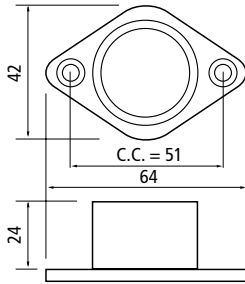

1" Round Rod Supports

Item-Nr.	Finish	for Rod Ø		Type	Mount
		inches	mm		
54133 46 017	Chrome	1	25.4	open	screw
54233 46 074	Chrome	1	25.4	closed	screw

Dimensions

1-1/16" Round Rod Supports

Item-Nr.	Finish	for Rod Ø		Type	Mount
		inches	mm		
54133 46 019	Chrome	1-1/16	27	open	screw
54233 46 028	Chrome	1-1/16	27	closed	screw

Dimensions

1-1/4" Round Rod Supports

Item-Nr.	Finish	for Rod Ø		Type	Mount
		inches	mm		
54133 55 024	Brass	1-1/4	32	open	screw
54133 46 018	Chrome	1-1/4	32	open	screw
54233 55 031	Brass	1-1/4	32	closed	screw
54233 46 026	Chrome	1-1/4	32	closed	screw

Dimensions

1-5/16" Round Rod Supports

Item-Nr.	Finish	for Rod Ø Inches mm	Type	Mount
54131 46 058	Chrome	1-5/16 34	open	5 mm pin
54131 47 047	Dull brass	1-5/16 34	open	5 mm pin
54131 48 046	Dull chrome	1-5/16 34	open	5 mm pin
54131 49 045	Dull nickel	1-5/16 34	open	5 mm pin
54131 51 048	Matte black	1-5/16 34	open	5 mm pin
54131 53 049	Oil rubbed bronze	1-5/16 34	open	5 mm pin
54231 46 059	Chrome	1-5/16 34	closed	5 mm pin
54231 47 039	Dull brass	1-5/16 34	closed	5 mm pin
54231 48 038	Dull chrome	1-5/16 34	closed	5 mm pin
54231 49 037	Dull nickel	1-5/16 34	closed	5 mm pin
54231 51 040	Matte black	1-5/16 34	closed	5 mm pin
54231 53 041	Oil rubbed bronze	1-5/16 34	closed	5 mm pin

Oval Rod Supports

54111 Item-No.	Finish	for Rod Dimension Inches mm	Type	Mount
54111 55 009	Brass	1-1/8 x 5/8 15 x 30	open	5 mm pin
54111 46 068	Chrome	1-1/8 x 5/8 15 x 30	open	5 mm pin
54111 47 051	Dull brass	1-1/8 x 5/8 15 x 30	open	5 mm pin
54111 48 050	Dull chrome	1-1/8 x 5/8 15 x 30	open	5 mm pin
54111 49 007	Dull nickel	1-1/8 x 5/8 15 x 30	open	5 mm pin
54111 51 052	Matte black	1-1/8 x 5/8 15 x 30	open	5 mm pin
54111 53 008	Oil rubbed bronze	1-1/8 x 5/8 15 x 30	open	5 mm pin